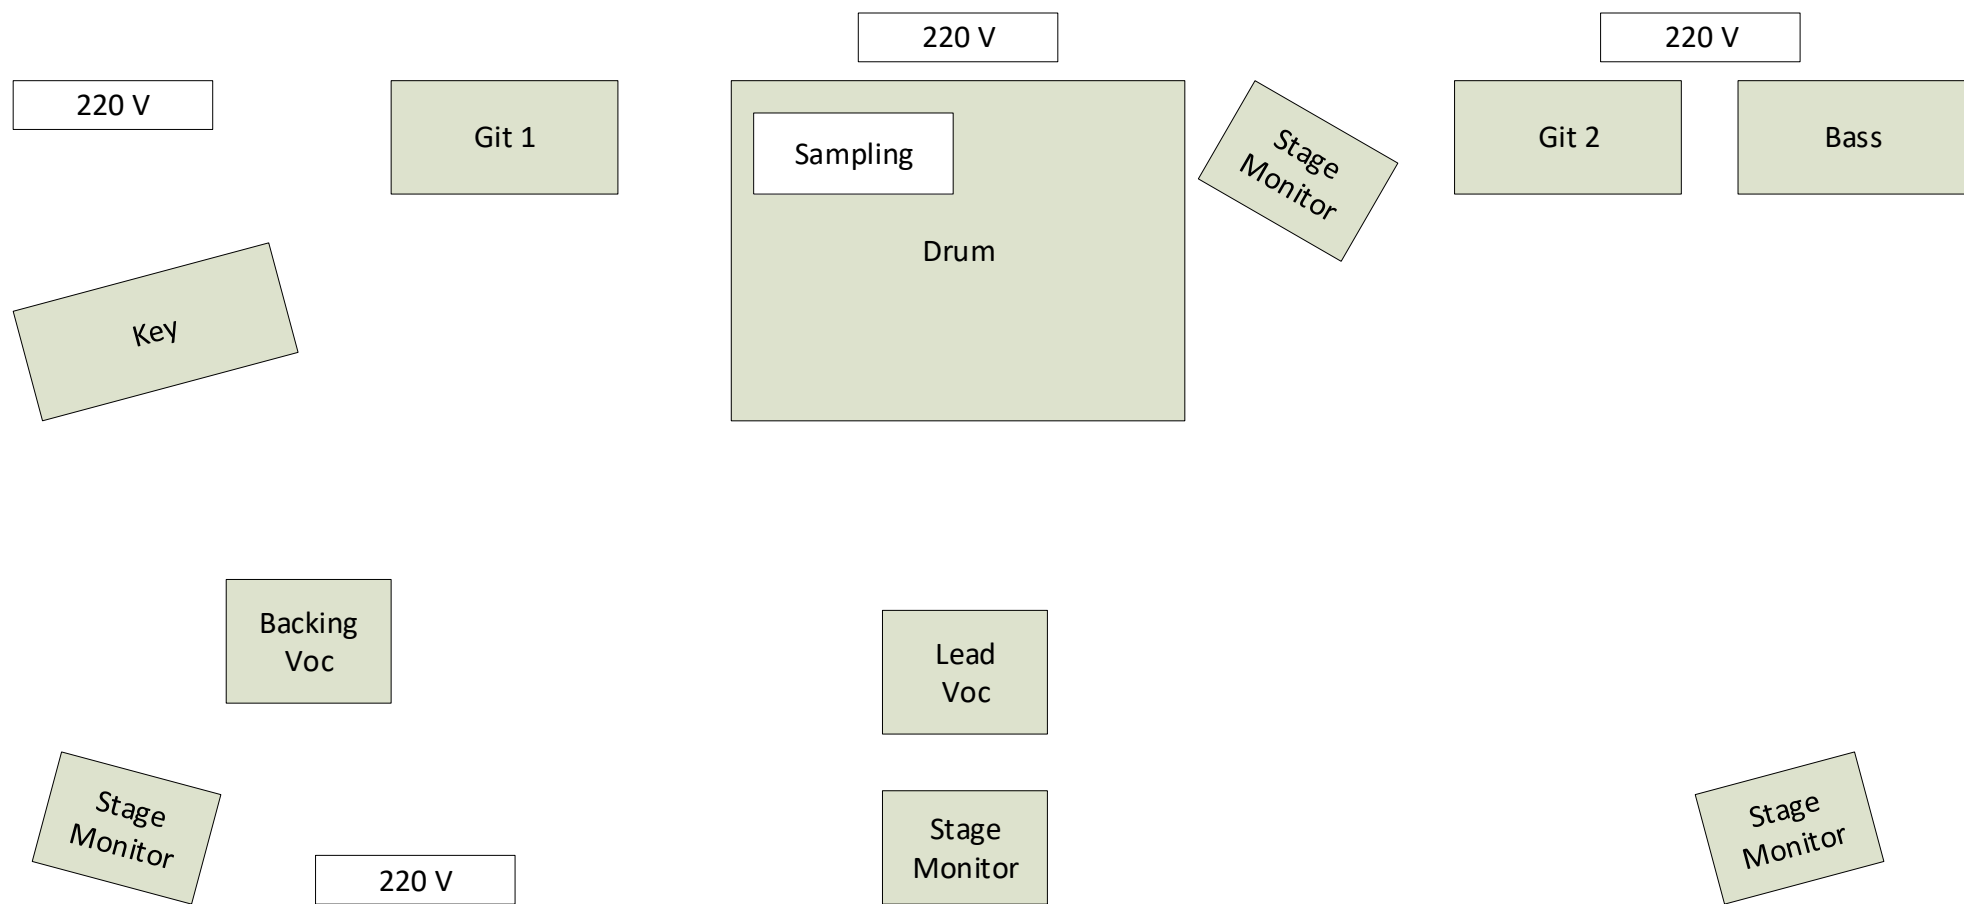

Technical Rider N.M.A.

Drum

1 x Bassdrum
1 x Snare
1 x Tom
1 x Standtom
1 x Hi-Hat
1 x Ridebecken
1 x Overhead

1 x Inst. für Sampling

Lead Voc

1 x XLR (Funk-Mic)

Backing Voc

1 x XLR (TC Helicon Voicetone)

Bass

1 x DI
1 x Mic Speaker

Git 1

1 x Kemper XLR-Out to Mixer
1 x Mic Speaker

Git 2

1 x Mic Speaker